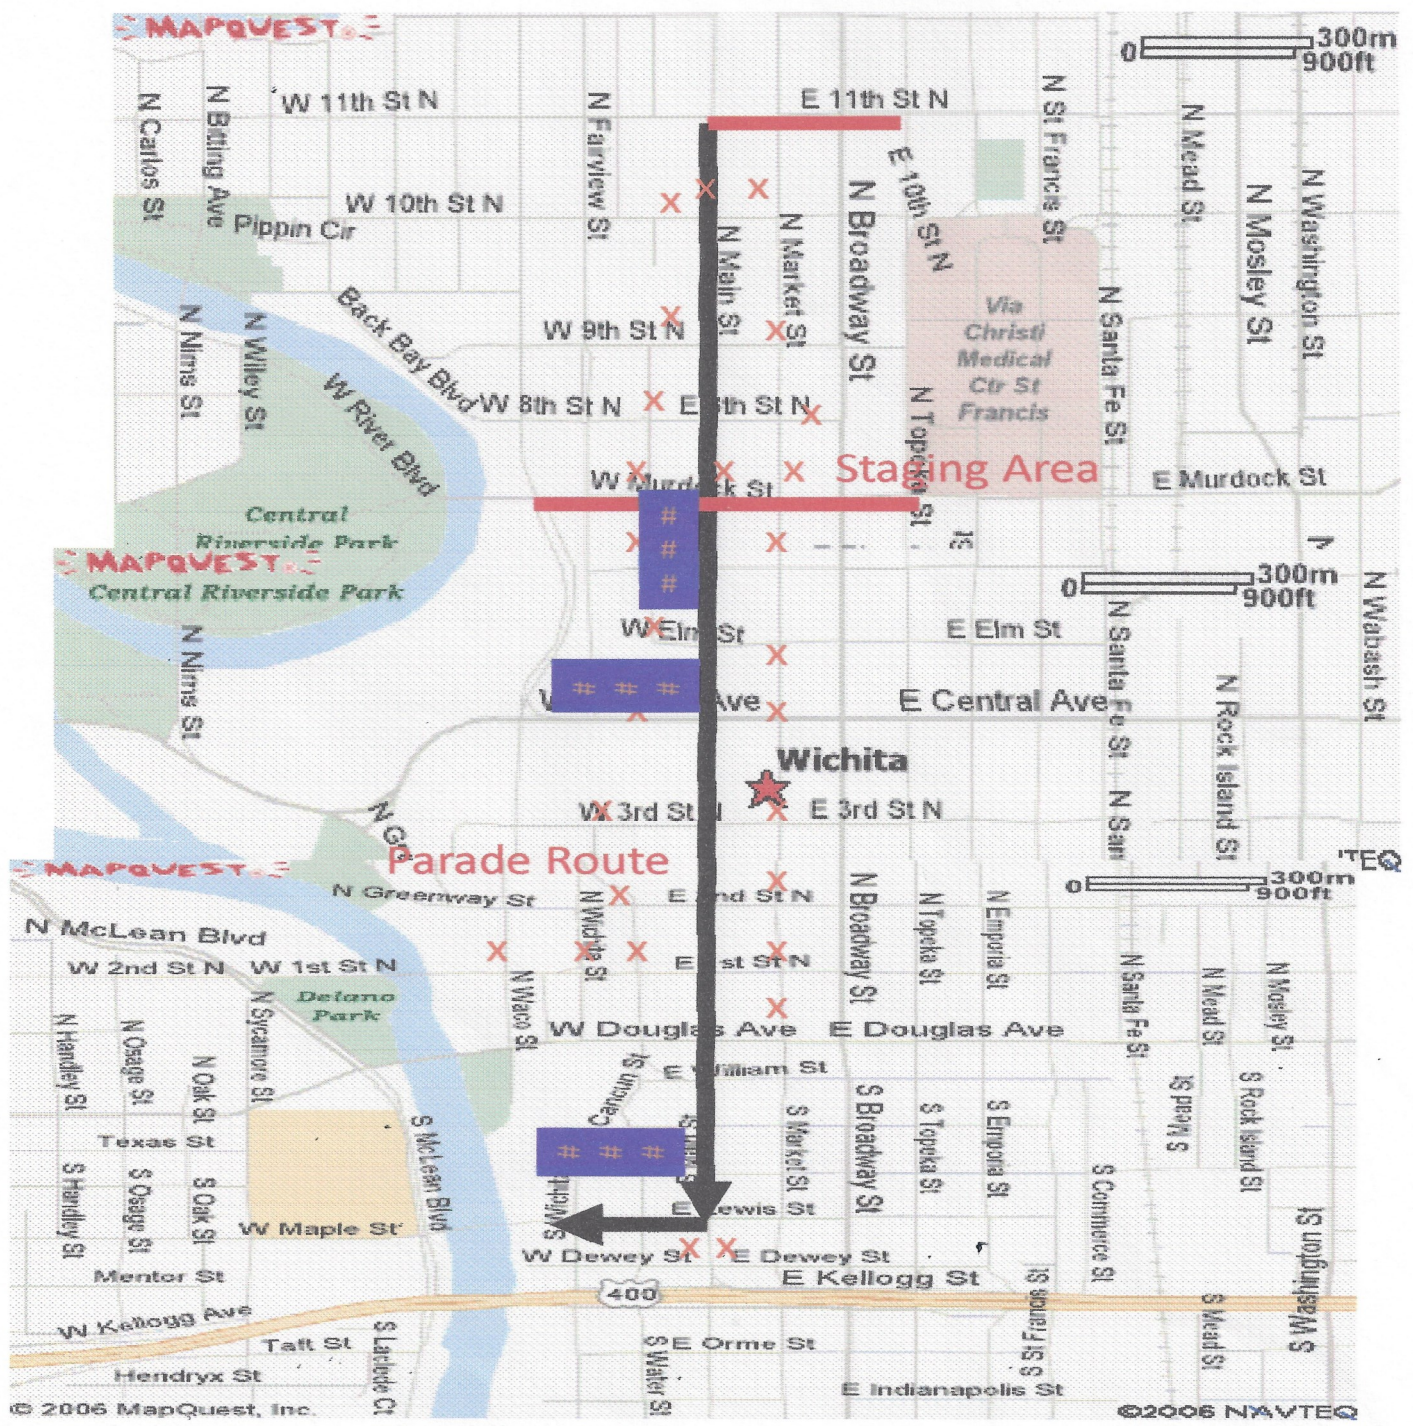

# WICHITA VETERANS DAY PARADE PARADE ROUTE

**x** = Barricade locations,  
**###** = Portable toilet location, Parking lot of Red Cross Center at 707 N. Main, NW corner of Central and Main and at WaterWalk (if needed)